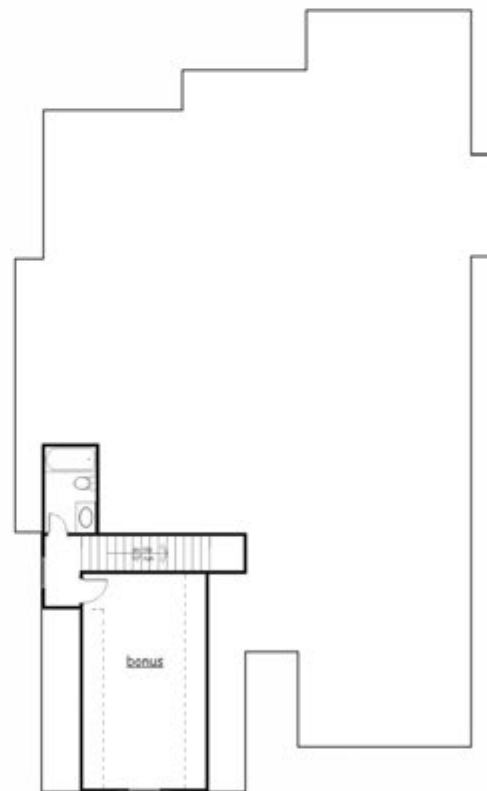

CRAPE MYRTLE - ELEVATION A

Lake Arrowhead

CALL: 770-720-2700

Total Square Footage: 2635 sq ft.

MAIN LEVEL

UPPER OPTIONAL LEVEL

All renderings are artist conceptions. Information is subject to changes, omissions and errors without notice. All is believed to be accurate, but is not warranted. The total square footage is based on the main level & upper optional level. Please consult with our Sales Professional Team for details.

CRAPE MYRTLE - ELEVATION B

Lake Arrowhead

CALL: 770-720-2700

Total Square Footage: 2635 sq ft.

MAIN LEVEL

UPPER OPTIONAL LEVEL

All renderings are artist conceptions. Information is subject to changes, omissions and errors without notice. All is believed to be accurate, but is not warranted. The total square footage is based on the main level & upper optional level. Please consult with our Sales Professional Team for details.