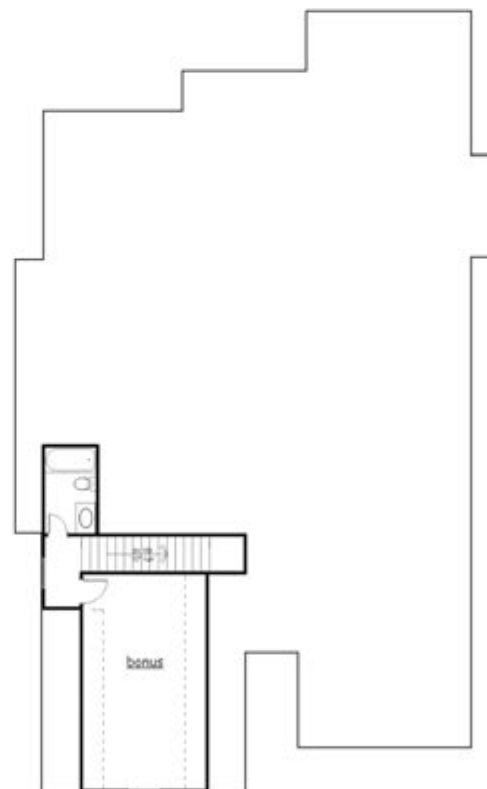

CRAPE MYRTLE - ELEVATION A

Lake Arrowhead

CALL: 770-720-2700

Total Square Footage: 2635 sq ft.

MAIN LEVEL

UPPER OPTIONAL LEVEL

All renderings are artist conceptions. Information is subject to changes, omissions and errors without notice. All is believed to be accurate, but is not warranted. The total square footage is based on the main level & upper optional level. Please consult with our Sales Professional Team for details.

CRAPE MYRTLE - ELEVATION B

Lake Arrowhead

CALL: 770-720-2700

Total Square Footage: 2635 sq ft.

MAIN LEVEL

UPPER OPTIONAL LEVEL

All renderings are artist conceptions. Information is subject to changes, omissions and errors without notice. All is believed to be accurate, but is not warranted. The total square footage is based on the main level & upper optional level. Please consult with our Sales Professional Team for details.