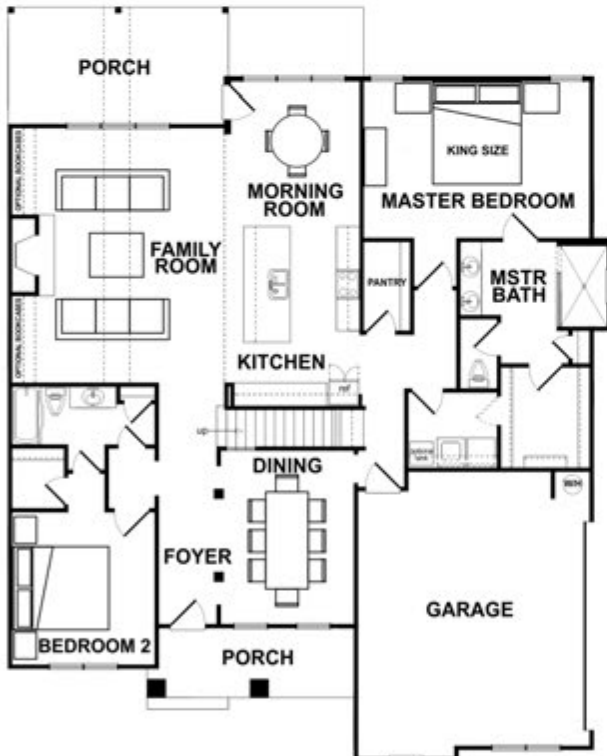

# HAWTHORNE

Lake Arrowhead Communities

CALL: 770-720-2700

Total Square Footage: 2657 sq ft.

MAIN LEVEL

UPPER OPTIONAL LEVEL

All renderings are artist conceptions. Information is subject to changes, omissions and errors without notice. All is believed to be accurate, but is not warranted. The total square footage is based on the main level & upper optional level. Please consult with our Sales Professional Team for details.