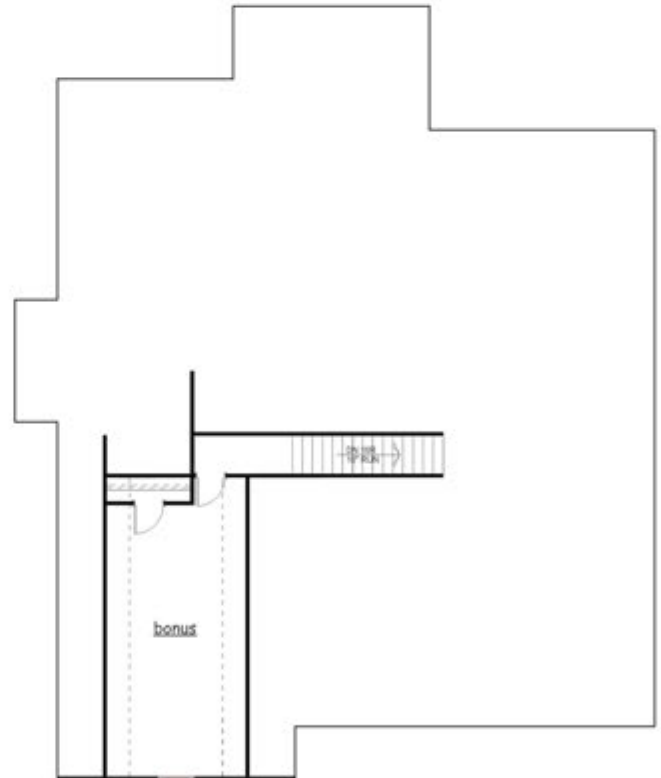

HICKORY - ELEVATION A

Lake Arrowhead

CALL: 770-720-2700

Total Square Footage: 2396 sq ft.

MAIN LEVEL

UPPER OPTIONAL LEVEL

All renderings are artist conceptions. Information is subject to changes, omissions and errors without notice. All is believed to be accurate, but is not warranted. The total square footage is based on the main level & upper optional level. Please consult with our Sales Professional Team for details.

HICKORY - ELEVATION B

Lake Arrowhead

CALL: 770-720-2700

Total Square Footage: 2396 sq ft.

MAIN LEVEL

UPPER OPTIONAL LEVEL

All renderings are artist conceptions. Information is subject to changes, omissions and errors without notice. All is believed to be accurate, but is not warranted. The total square footage is based on the main level & upper optional level. Please consult with our Sales Professional Team for details.

HICKORY - ELEVATION C

Lake Arrowhead Communities

CALL: 770-720-2700
Total Square Footage: 2396 sq ft.

MAIN LEVEL

UPPER OPTIONAL LEVEL

All renderings are artist conceptions. Information is subject to changes, omissions and errors without notice. All is believed to be accurate, but is not warranted. The total square footage is based on the main level & upper optional level. Please consult with our Sales Professional Team for details.