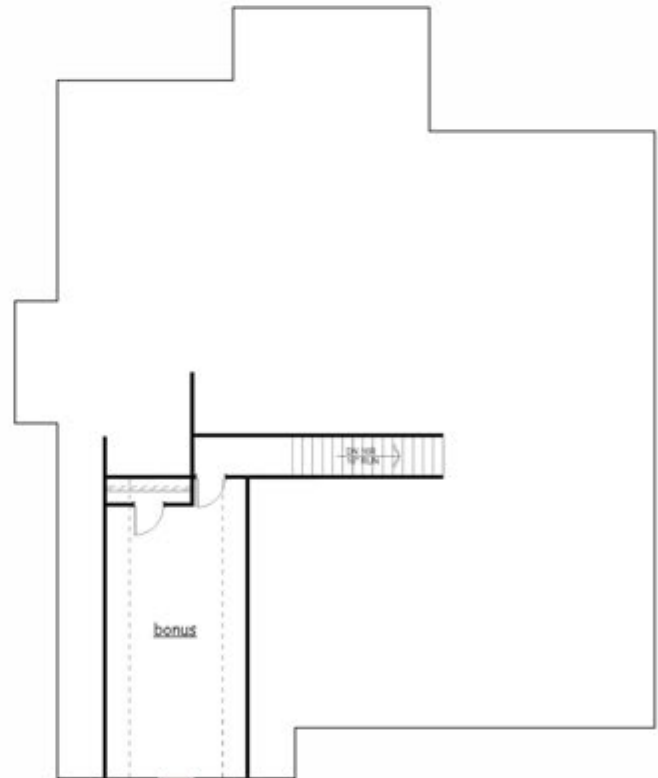

HICKORY - ELEVATION A

Lake Arrowhead

CALL: 770-720-2700

Total Square Footage: 2396 sq ft.

MAIN LEVEL

UPPER OPTIONAL LEVEL

All renderings are artist conceptions. Information is subject to changes, omissions and errors without notice. All is believed to be accurate, but is not warranted. The total square footage is based on the main level & upper optional level. Please consult with our Sales Professional Team for details.

HICKORY - ELEVATION B

Lake Arrowhead

CALL: 770-720-2700

Total Square Footage: 2396 sq ft.

MAIN LEVEL

UPPER OPTIONAL LEVEL

All renderings are artist conceptions. Information is subject to changes, omissions and errors without notice. All is believed to be accurate, but is not warranted. The total square footage is based on the main level & upper optional level. Please consult with our Sales Professional Team for details.

HICKORY - ELEVATION C

Lake Arrowhead Communities

CALL: 770-720-2700
Total Square Footage: 2396 sq ft.

MAIN LEVEL

UPPER OPTIONAL LEVEL

All renderings are artist conceptions. Information is subject to changes, omissions and errors without notice. All is believed to be accurate, but is not warranted. The total square footage is based on the main level & upper optional level. Please consult with our Sales Professional Team for details.