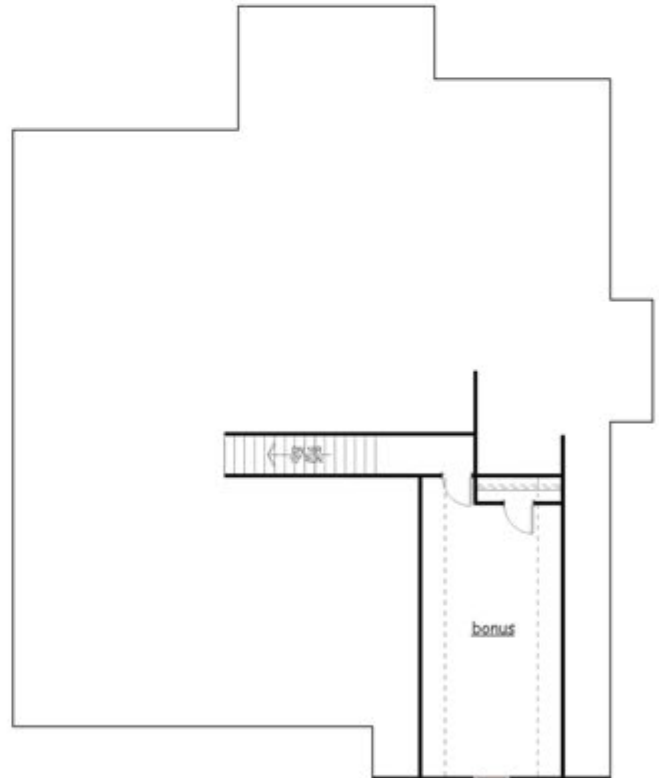

HICKORY - ELEVATION A

Lake Arrowhead

CALL: 770-720-2700

Total Square Footage: 2396 sq ft.

MAIN LEVEL

UPPER OPTIONAL LEVEL

All renderings are artist conceptions. Information is subject to changes, omissions and errors without notice. All is believed to be accurate, but is not warranted. The total square footage is based on the main level & upper optional level. Please consult with our Sales Professional Team for details.

HICKORY - ELEVATION B

Lake Arrowhead

CALL: 770-720-2700

Total Square Footage: 2396 sq ft.

MAIN LEVEL

UPPER OPTIONAL LEVEL

All renderings are artist conceptions. Information is subject to changes, omissions and errors without notice. All is believed to be accurate, but is not warranted. The total square footage is based on the main level & upper optional level. Please consult with our Sales Professional Team for details.

HICKORY - ELEVATION C

Lake Arrowhead Communities

CALL: 770-720-2700
Total Square Footage: 2396 sq ft.

MAIN LEVEL

UPPER OPTIONAL LEVEL

All renderings are artist conceptions. Information is subject to changes, omissions and errors without notice. All is believed to be accurate, but is not warranted. The total square footage is based on the main level & upper optional level. Please consult with our Sales Professional Team for details.