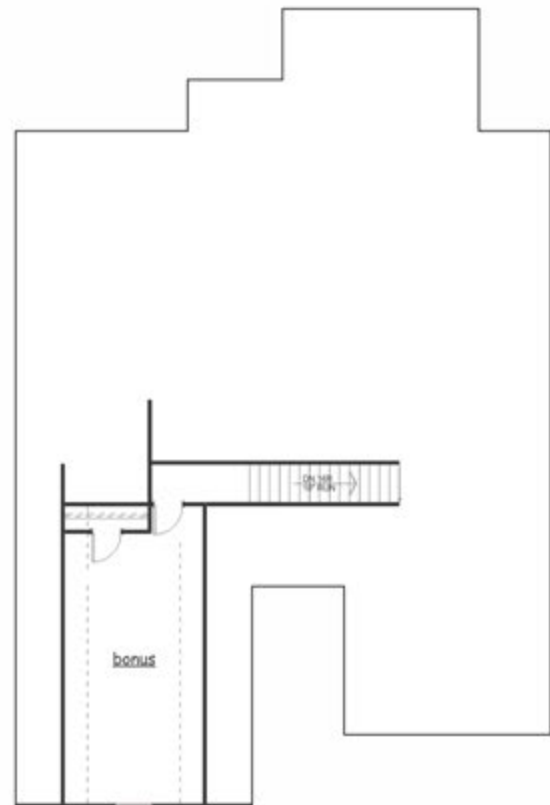

## Lake Arrowhead

CALL: 770-720-2700

Total Square Footage: 2165 sq. ft.

MAIN LEVEL

UPPER OPTIONAL LEVEL

All renderings are artist conceptions. Information is subject to changes, omissions and errors without notice. All is believed to be accurate, but is not warranted. The total square footage is based on the main level & upper optional level. Please consult with our Sales Professional Team for details.

# KENSINGTON - ELEVATION B

Lake Arrowhead

CALL: 770-720-2700

Total Square Footage: 2165 sq ft.

MAIN LEVEL

UPPER OPTIONAL LEVEL

All renderings are artist conceptions. Information is subject to changes, omissions and errors without notice. All is believed to be accurate, but is not warranted. The total square footage is based on the main level & upper optional level. Please consult with our Sales Professional Team for details.