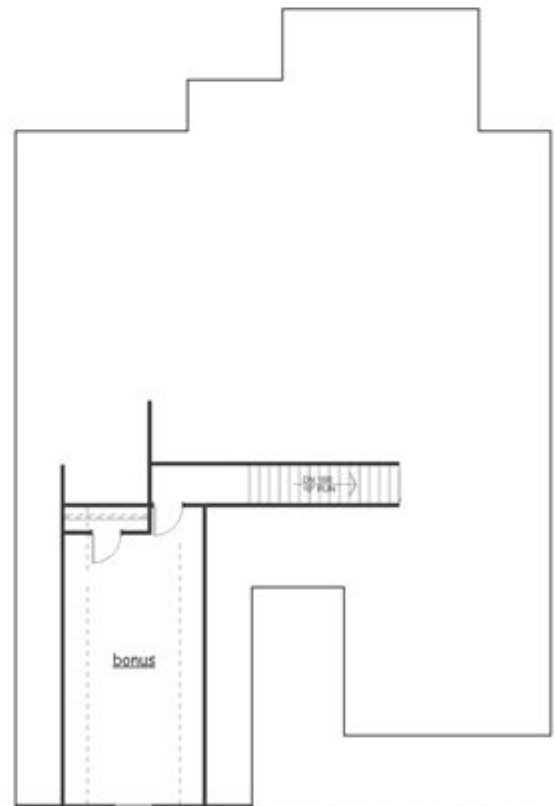

# KENSINGTON - ELEVATION A

## Lake Arrowhead

CALL: 770-720-2700

Total Square Footage: 2165 sq. ft.

MAIN LEVEL

UPPER OPTIONAL LEVEL

All renderings are artist conceptions. Information is subject to changes, omissions and errors without notice. All is believed to be accurate, but is not warranted. The total square footage is based on the main level & upper optional level. Please consult with our Sales Professional Team for details.

# KENSINGTON - ELEVATION B

Lake Arrowhead

CALL: 770-720-2700

Total Square Footage: 2165 sq ft.

MAIN LEVEL

UPPER OPTIONAL LEVEL

All renderings are artist conceptions. Information is subject to changes, omissions and errors without notice. All is believed to be accurate, but is not warranted. The total square footage is based on the main level & upper optional level. Please consult with our Sales Professional Team for details.