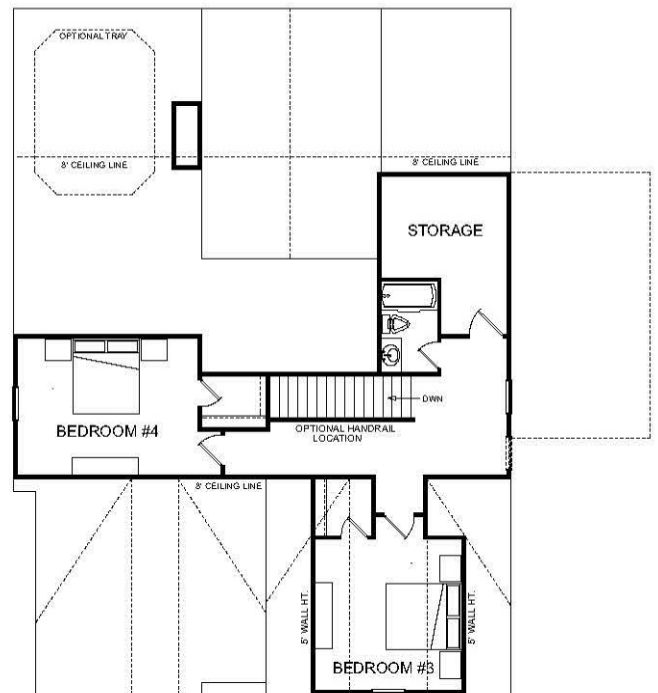

MAGNOLIA

Lake Arrowhead Communities

CALL: 770-720-2700

Total Square Footage: 2438 sq ft.

MAIN LEVEL

UPPER OPTIONAL LEVEL

All renderings are artist conceptions. Information is subject to changes, omissions and errors without notice. All is believed to be accurate, but is not warranted. The total square footage is based on the main level & upper optional level. Please consult with our Sales Professional Team for details.